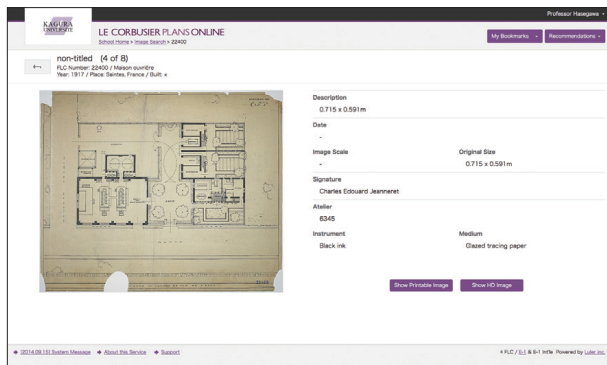

Image Search Page — List View

The 38,000 individual archive images can be filtered and searched using criteria such as Decade, Country, Built, Project Name, FLC Number, as well as by free-form keywords and phrases.

Image Search Page — Thumbnail View

It is also possible to search the archive in thumbnail view, with access to the same filter and search functions as the list view.

Individual Image Archive Page

This page shows a large thumbnail image of the archive in addition to data and information pertaining to it. Project name, description, FLC number, location, atelier, signature, original document size, and image scale are some of the information provided.